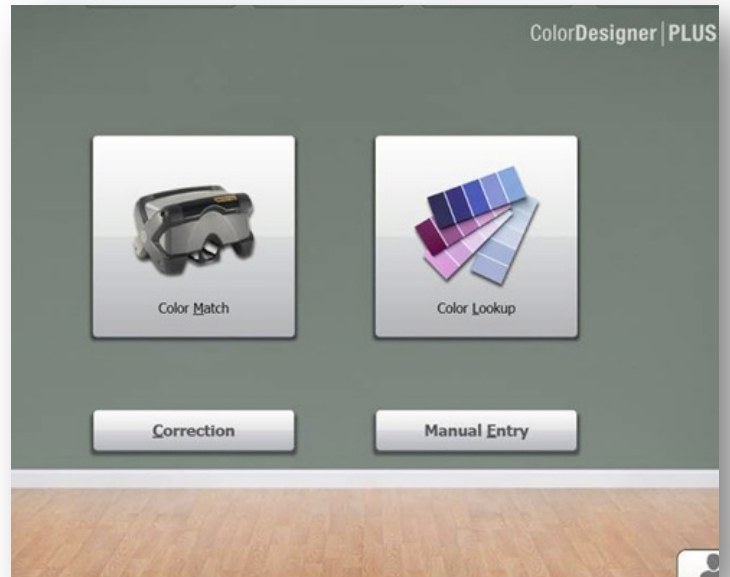

## Upgrade your system without breaking a sweat!

The CPU Upgrade can be your best option for updating your MatchRite system when your Spectrophotometer is still working well but you wish to upgrade to the new ColorDesigner Plus software. Customers with older computer hardware are encouraged to go with the CPU Upgrade program to avoid hardware-based complications related to under powered computer components. ColorDesigner Plus utilizes the latest technology to bring you an unparalleled level of color match quality and speed coupled with a simple but powerful user interface. Get it all in one place with the CPU Upgrade!