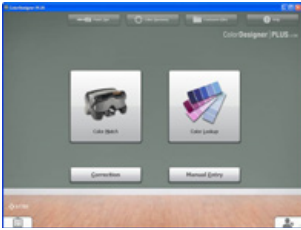

WS70 Series

Computerized Sphere Based Color Matching Made Easy

Ci4100

This compact sphere countertop spectrophotometer sets the new standard for performance and features in an easy to use solution for retail paint matching.

- Sphere geometry measurement
- Improved speed & accuracy with a reduction of mis-tints
- Sample targeting with viewing via sample arm
- Built in white calibration standard, no loose parts to misplace
- Rugged design stands up to harsh environments
- Smallest measurement spot in retail paint color matching at 4mm
- Remote trigger for measurement on spectro

ColorDesigner PLUS Software

A customer and retailer friendly color matching software package that produces expert results in flexible, adaptable workflow format. ColorDesigner PLUS expedites and refines the paint selection process, eliminating wasted effort, needless formulation errors and connects to any paint dispenser. And it allows you to mix your customer's colors in the paint product they want. With one efficient package, your paint department becomes a color design center.

- Designed expressly for point of sales applications
- Simplify color searches and matching
- Easy entry of color information
- Choose additional or complementary colors without respecifying the initial color
- Adaptable user workflow
- Customize and save customer paint orders
- Minimize or eliminate formulation errors